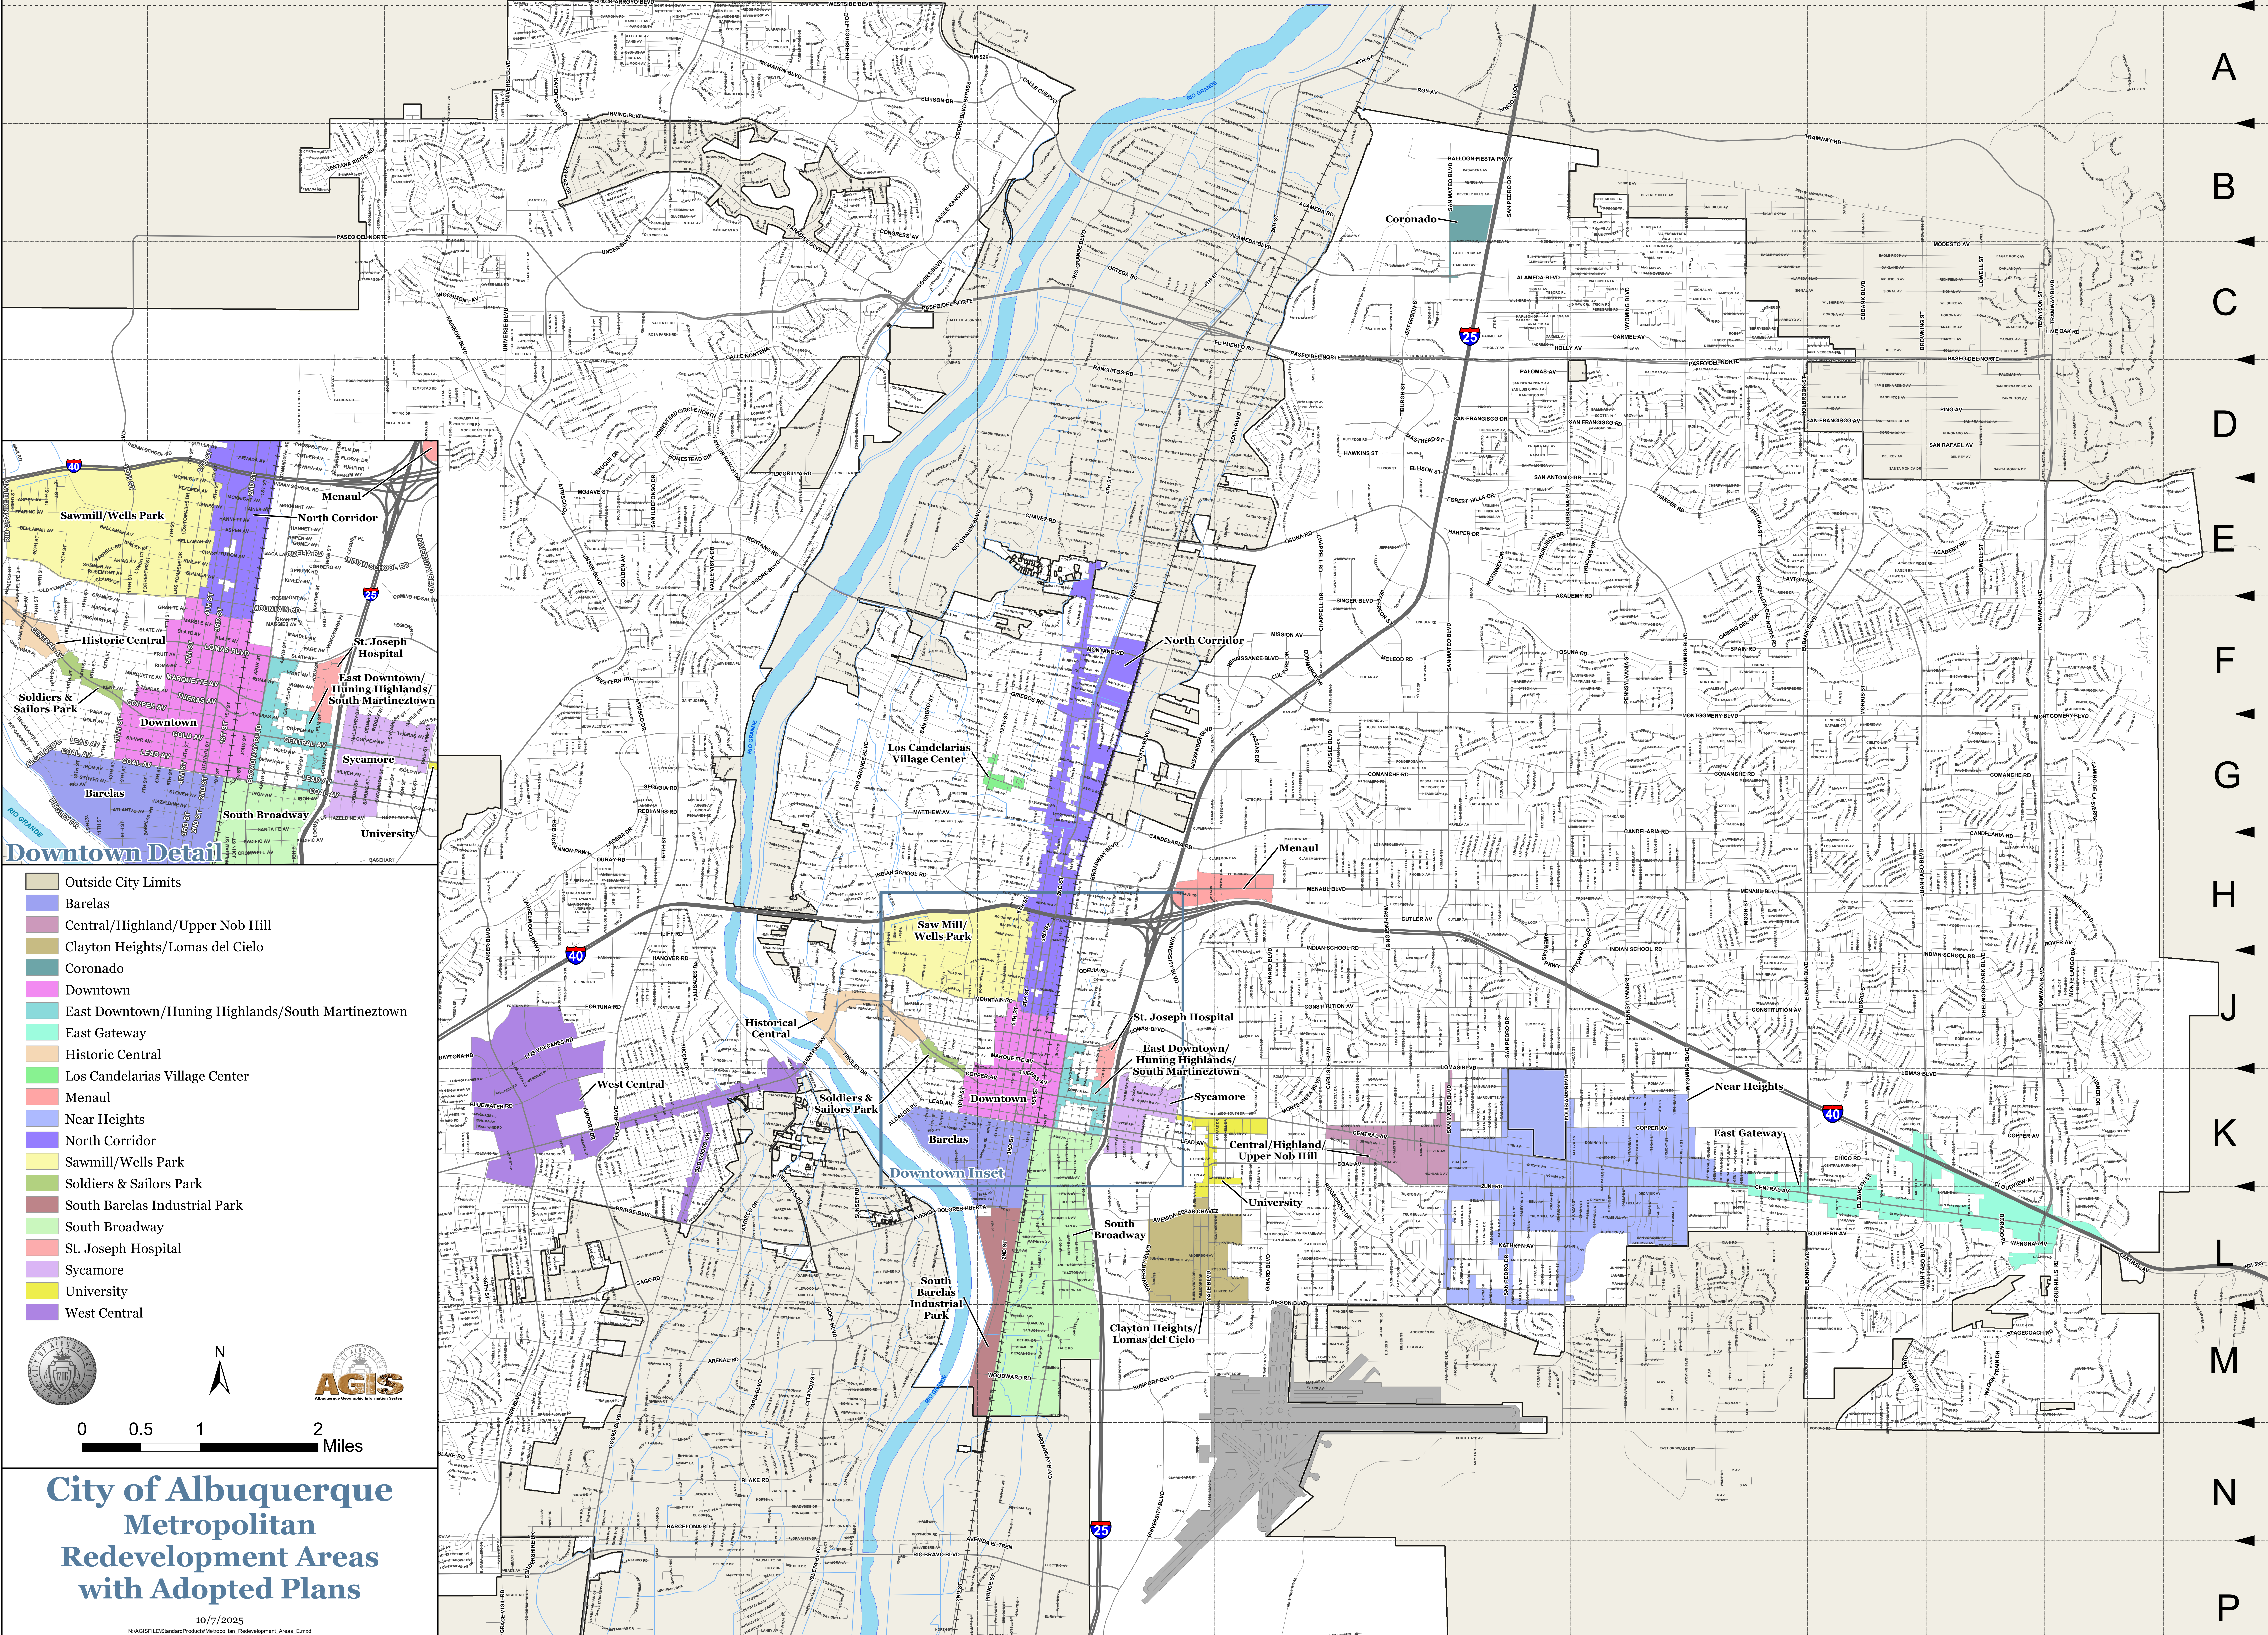

6 7 8 9 10 11 12 13 14 15 16 17 18 19 20 21 22 23

A B C D E F G H J K L M N P

- Outside City Limits
- Barelás
- Central/Highland/Upper Nob Hill
- Clayton Heights/Lomas del Cielo
- Coronado
- Downtown
- East Downtown/Huning Highlands/South Martineztown
- East Gateway
- Historic Central
- Los Candelarias Village Center
- Menaul
- Near Heights
- North Corridor
- Sawmill/Wells Park
- Soldiers & Sailors Park
- South Barelás Industrial Park
- South Broadway
- St. Joseph Hospital
- Sycamore
- University
- West Central

**City of Albuquerque
Metropolitan
Redevelopment Areas
with Adopted Plans**