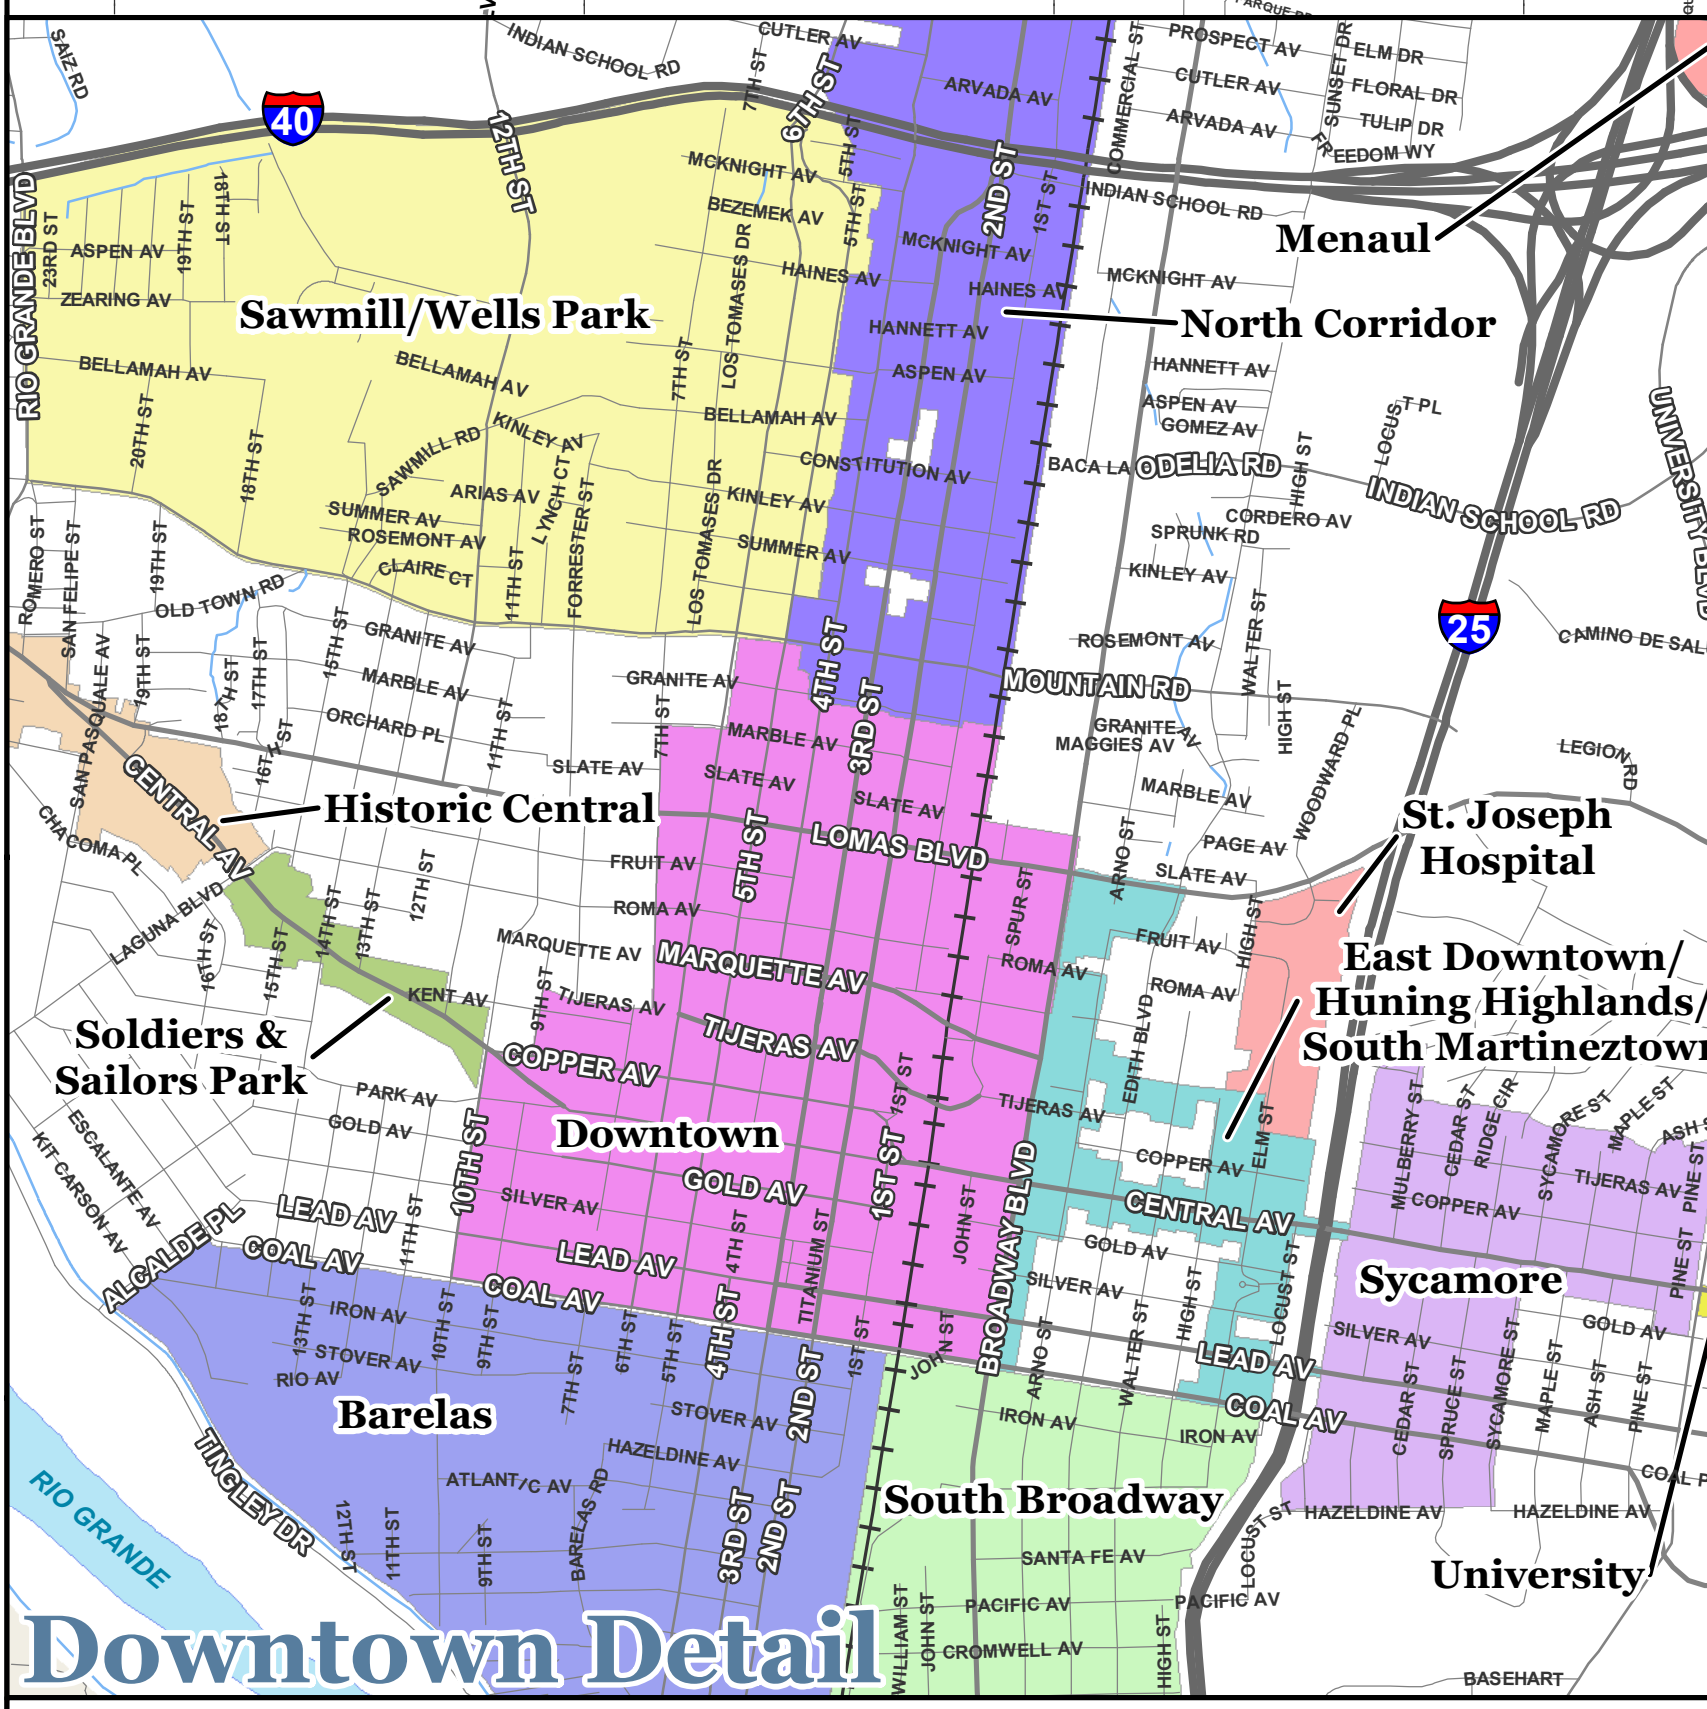

6 7 8 9 10 11 12 13 14 15 16 17 18 19 20 21 22 23

A B C D E F G H J K L M N P

- Outside City Limits
- Barelás
- Central/Highland/Upper Nob Hill
- Clayton Heights/Lomas del Cielo
- Coronado
- Downtown
- East Downtown/Huning Highlands/South Martineztown
- East Gateway
- Historic Central
- Los Candelarias Village Center
- Menaul
- Near Heights
- North Corridor
- Sawmill/Wells Park
- Soldiers & Sailors Park
- South Barelás Industrial Park
- South Broadway
- St. Joseph Hospital
- Sycamore
- University
- West Central

**City of Albuquerque
Metropolitan
Redevelopment Areas
with Adopted Plans**