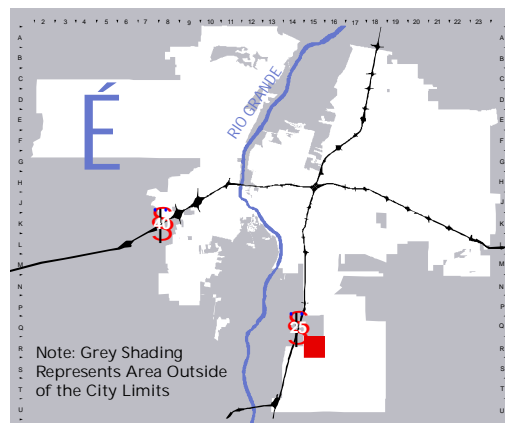

1000445

DRB-99-6

Z-98-26

6

J-81-38

BOBBY FOSTER

For more current information and more details visit: <http://www.cabq.gov/gis>

History Map Page:  
**R-15-Z**

Map amended through: Sep 01, 2005