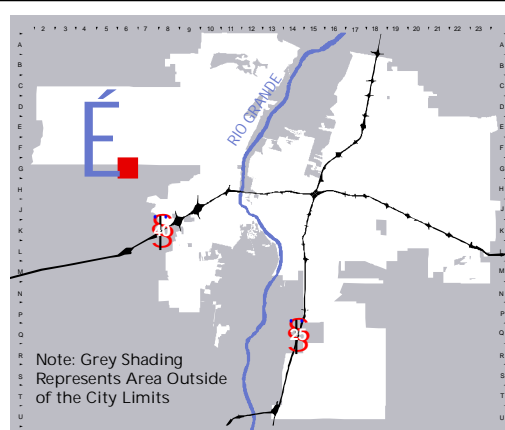

1003125

1001656

1000410

SHOOTING RANGE ACCESS

PASEO DEL VOLCAN

For more current information and more details visit: <http://www.cabq.gov/gis>

History Map Page:
G-06-Z

Map amended through: Sep 01, 2005