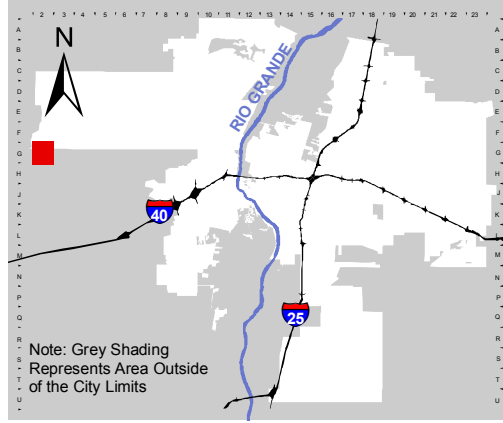

SU-1 FOR MAJOR PUBLIC OPEN SPACE

SU-1 FOR MAJOR PUBLIC OPEN SPACE

UNPLATTED

SU-1 FOR MAJOR PUBLIC OPEN SPACE

UNPLATTED/VOLCANO RANCH PARK

UNPLATTED/VOLCANO RANCH PARK

For more current information and details visit: <http://www.cabq.gov/gis>

Map amended through: May 16, 2018
 The Zone Districts and various Overlays shown on these pages are no longer in effect as of May 17, 2018. Refer to the Integrated Development Ordinance (IDO) for current Zoning information.

Note: Grey Shading Represents Area Outside of the City Limits

Zone Atlas Page:

G-02-Z

Selected Symbols

- SECTOR PLANS
- Design Overlay Zones
- City Historic Zones
- H-1 Buffer Zone
- Petroglyph Mon.
- Escarpment
- 2 Mile Airport Zone
- Airport Noise Contours
- Wall Overlay Zone