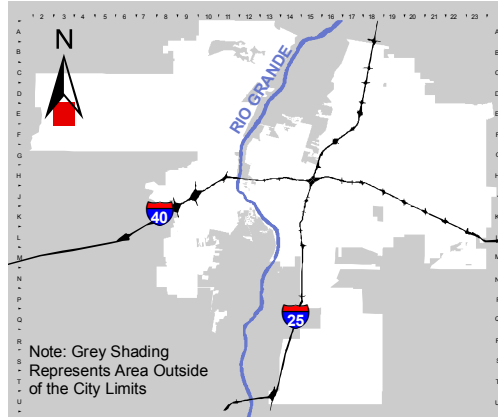

SU-1 FOR MAJOR PUBLIC OPEN SPACE

UNPLATTED

UNPLATTED/VOLCANO RANCH PARK

UNPLATTED

UNPLATTED/VOLCANO RANCH PARK

SU-1 FOR MAJOR PUBLIC OPEN SPACE

For more current information and details visit: <http://www.cabq.gov/gis>

Map amended through: May 16, 2018

The Zone Districts and various Overlays shown on these pages are no longer in effect as of May 17, 2018. Refer to the Integrated Development Ordinance (IDO) for current Zoning information.