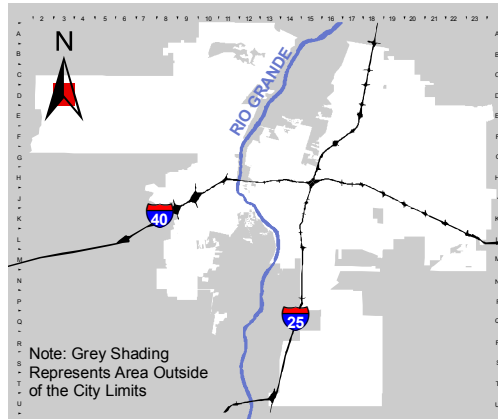

SU-1 FOR MAJOR PUBLIC OPEN SPACE

UNPLATTED

UNPLATTED/VOLCANO RANCH PARK

SU-1 FOR MAJOR PUBLIC OPEN SPACE

For more current information and details visit: <http://www.cabq.gov/gis>

Map amended through: May 16, 2018

The Zone Districts and various Overlays shown on these pages are no longer in effect as of May 17, 2018. Refer to the Integrated Development Ordinance (IDO) for current Zoning information.

Zone Atlas Page: