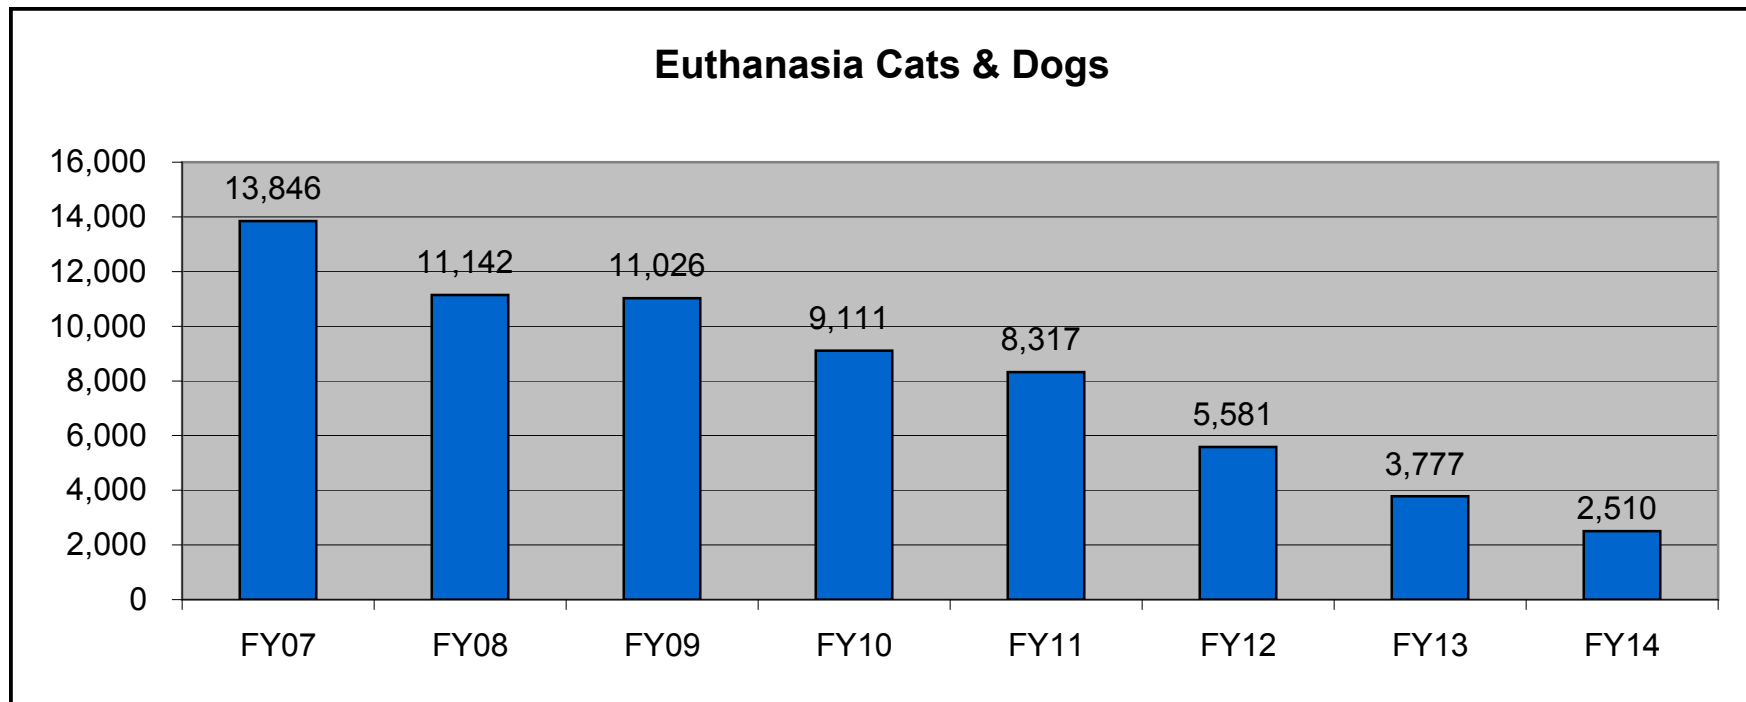

City of Albuquerque

Goal 2 - Public Safety

Animal Welfare Department

The above graph depicts the trend of cat and dog euthanasia at city animal shelters. It can be used to compare the performance over a period of fiscal years.