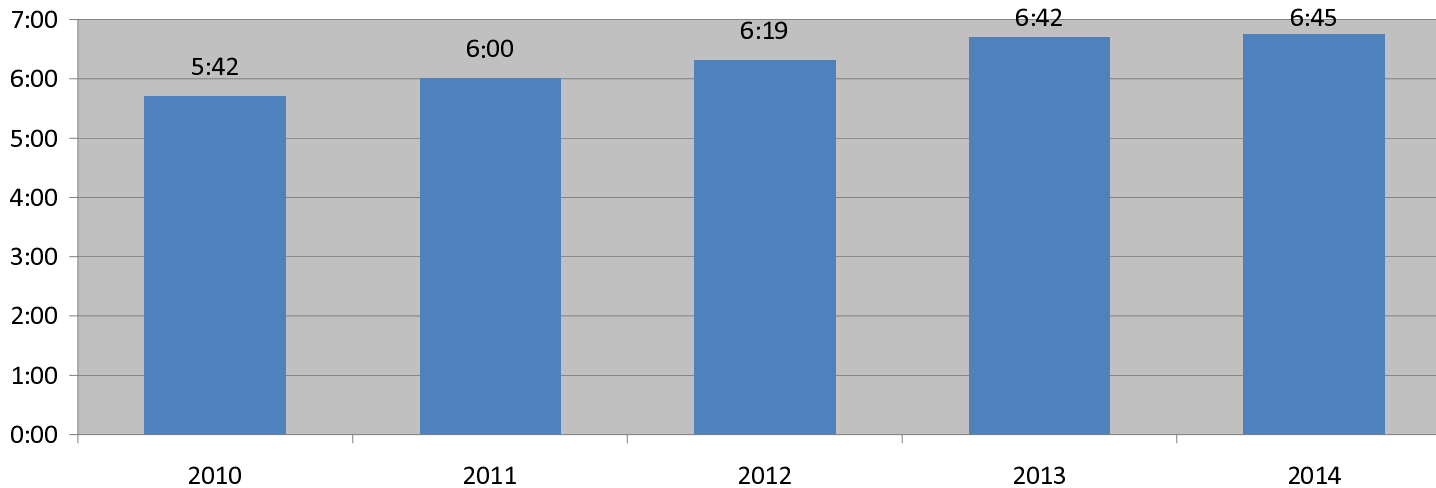

## City of Albuquerque

Goal 2 - Public Safety

Police Department

### Response Time - Dispatch to Onscene

*The above graph depicts the elapsed time between the moment that a call is dispatched to Albuquerque Police Department officers and the moment that they arrive on scene. Although the measure is subject to fluctuations based staff availability, it is still important because it portrays an expectation of service provision with a stated period. The measure will be updated annually. For more information regarding this measure, please contact APD's Communications Division Manager.*