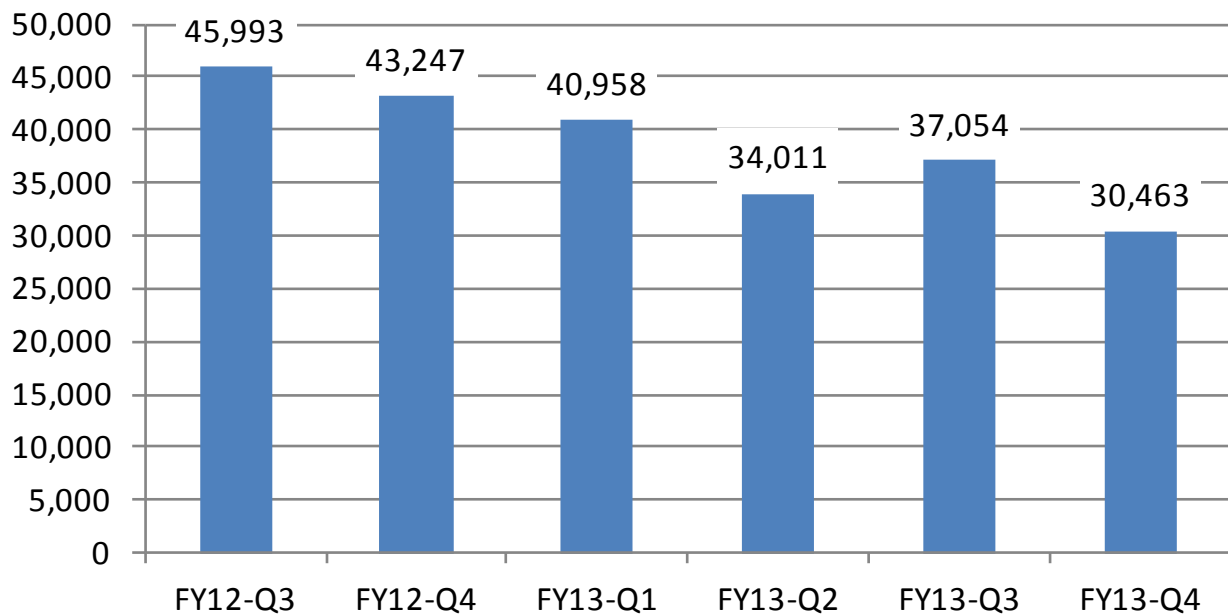

## Moving Citations

The above graph depicts the number of moving citations issued by Albuquerque Police Department officers. This measure is important as it depicts the Department's efforts to curb reckless driving and keep other drivers safe. This measure will be updated quarterly, but may be delayed slightly to accrue accurate data. For more information regarding this measure, please contact APD's Planning and Policy Division Manager.