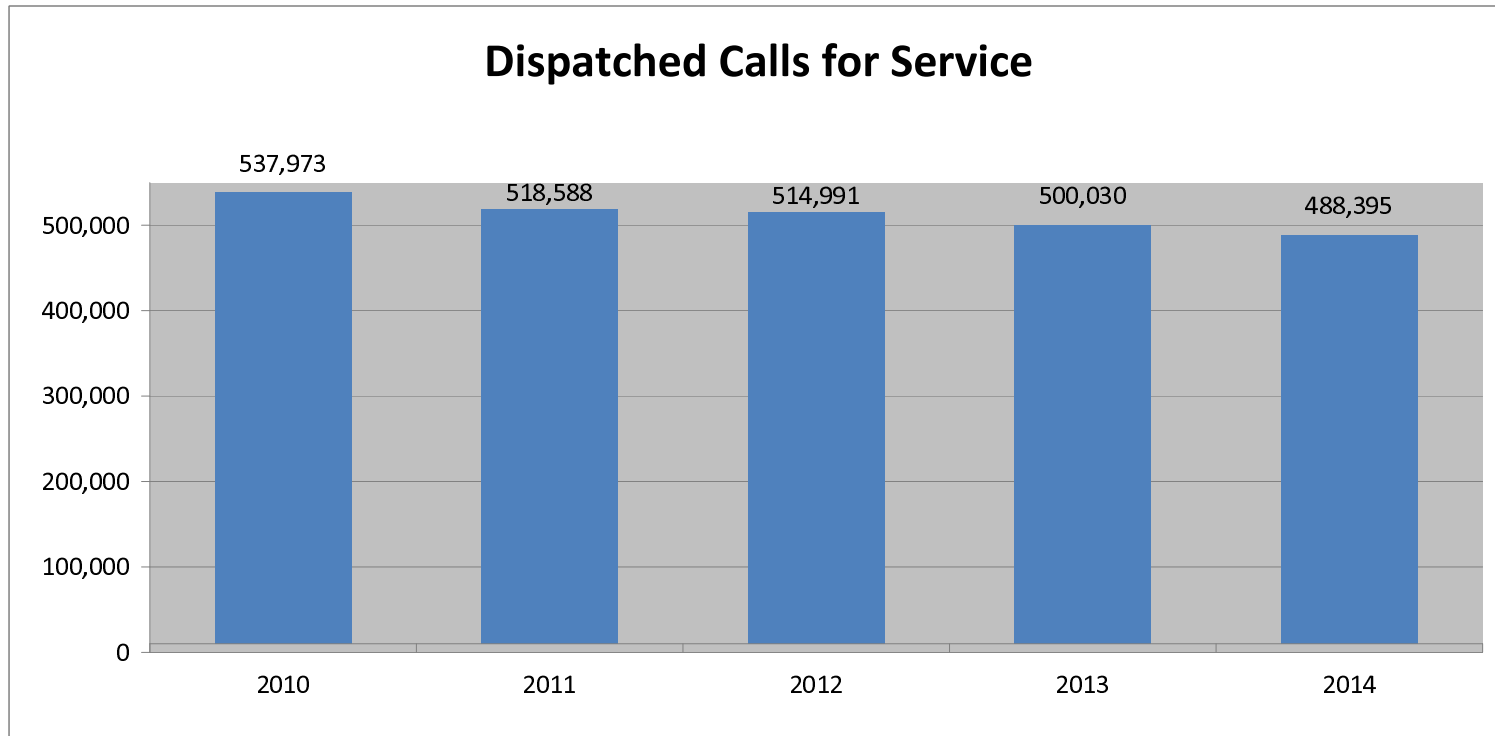

City of Albuquerque

Goal 2 - Public Safety

Police Department

The above graph depicts the number of dispatched calls for service received by the Albuquerque Police Department Communications Division. This measure is important as it is a good indicator of workload and service needs. This measure will be updated annually. For more information regarding this measure, please contact APD's Communications Division Manager.