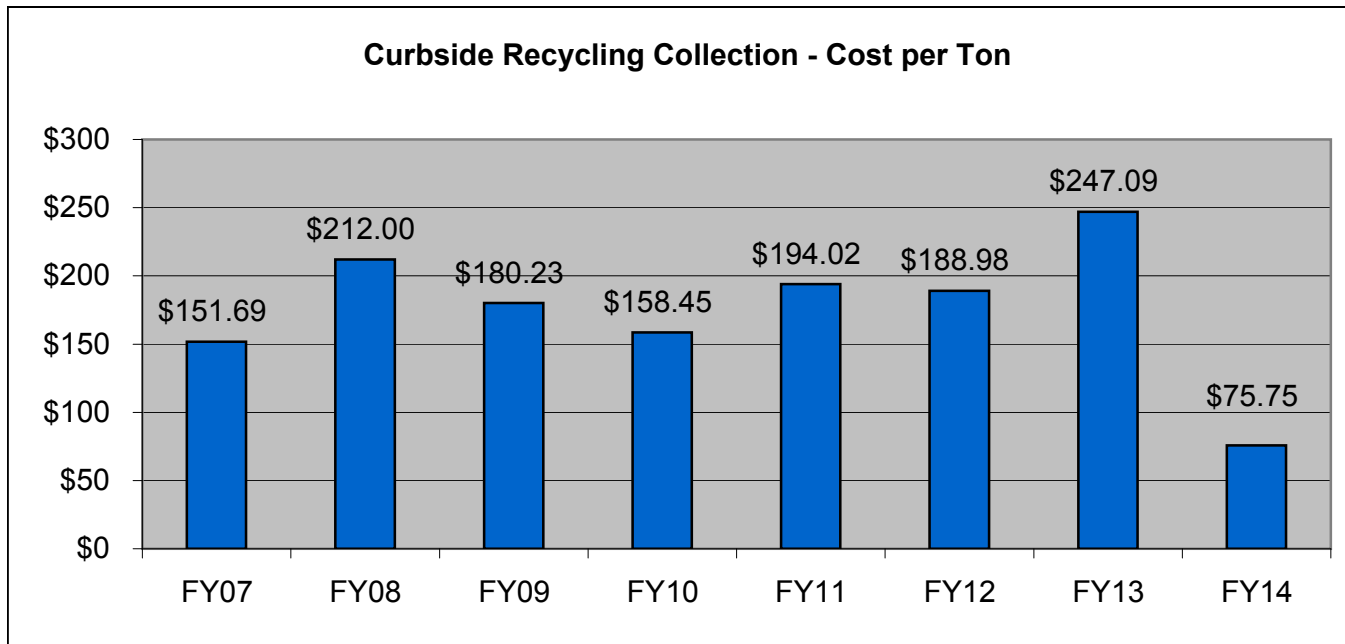

City of Albuquerque

Goal 5 - Environmental Protection and Enhancement

Solid Waste Management Department

This indicator measures the cost to collect and process recyclable material. These figures include residential curbside recycling and materials collected from drop-off sites. This measure will be updated annually.