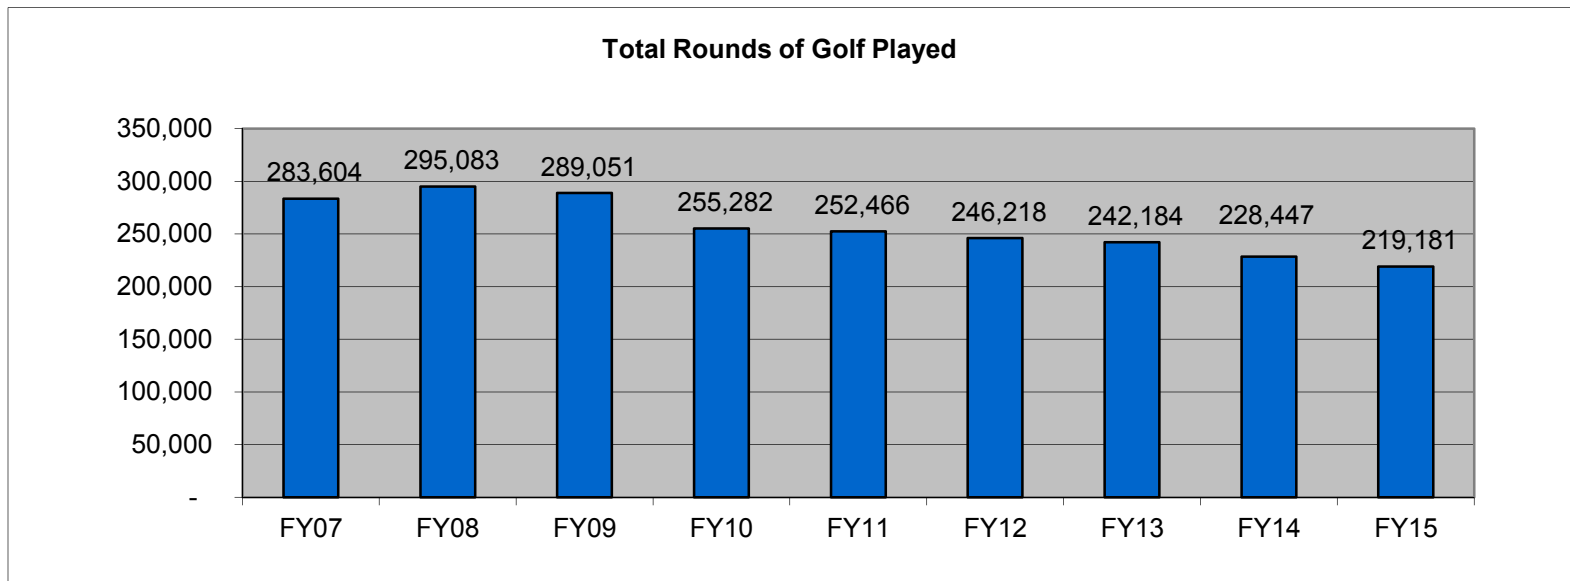

City of Albuquerque

Goal 1 - Human & Family Development

Parks and Recreation Department

This graph tracks the total number of rounds played at the City golf courses. Over the last few years, nationwide and in the greater Albuquerque area, the number of golf rounds has declined due to economic pressure and an over saturation in the number of golf courses. This information is tracked quarterly.