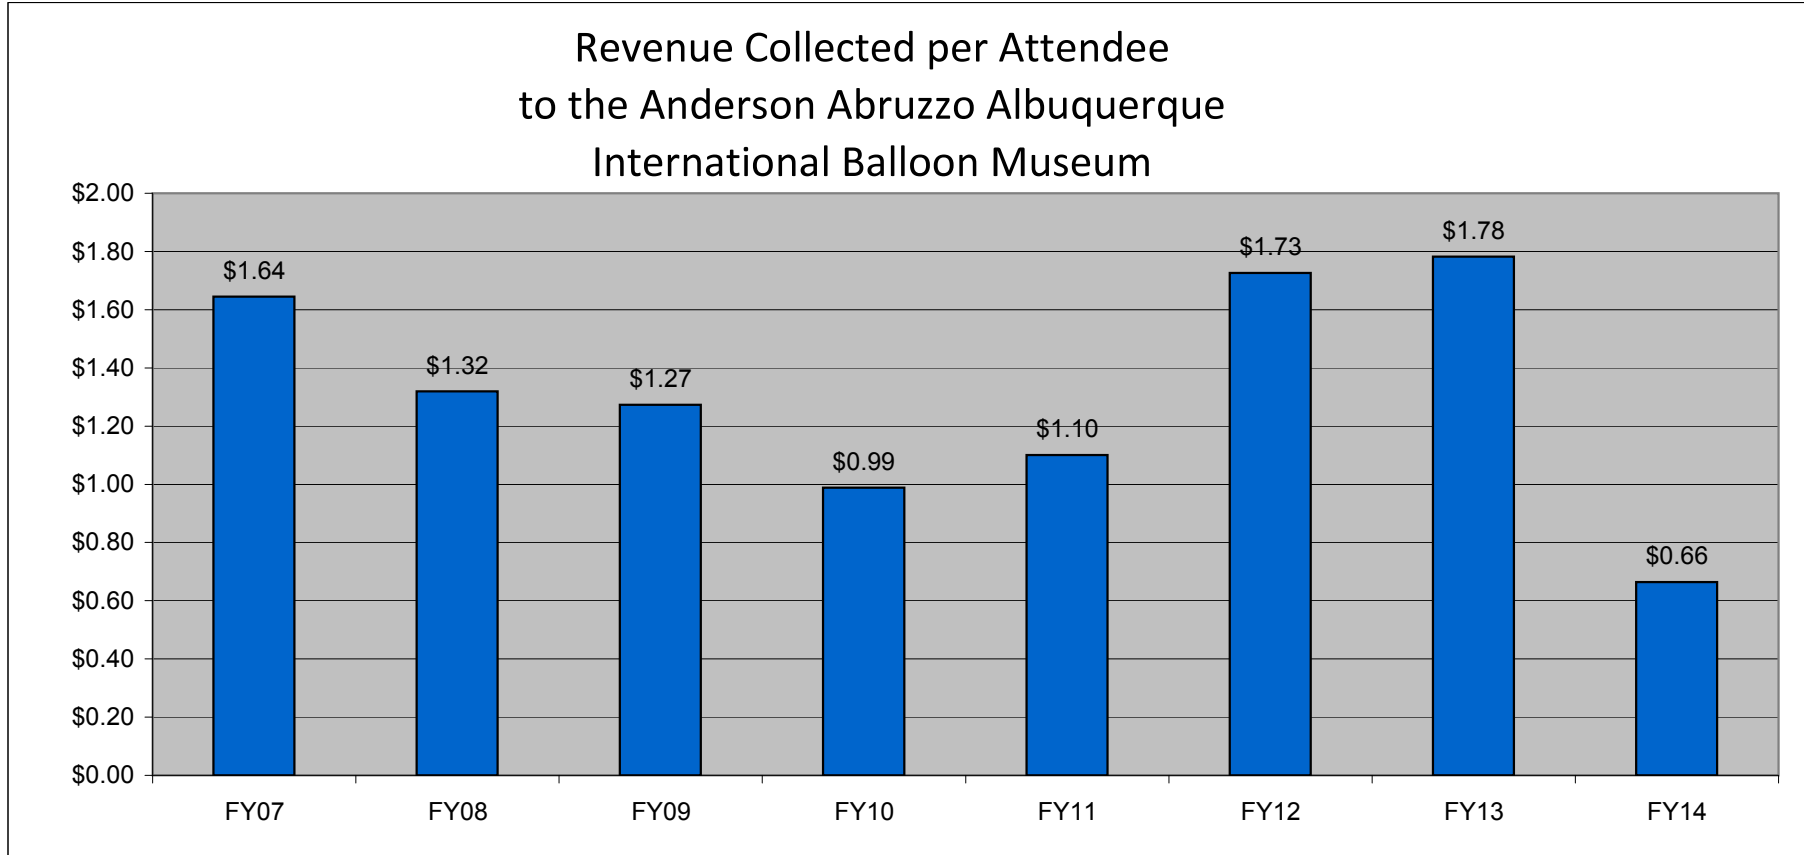

City of Albuquerque

Goal 7 - Community and Cultural Engagement

Cultural Services Department

The museum averages 68,553 visitors a year. In FY 2012, the museum welcomed a record number of visitors (98,906). This measure will be updated annually.