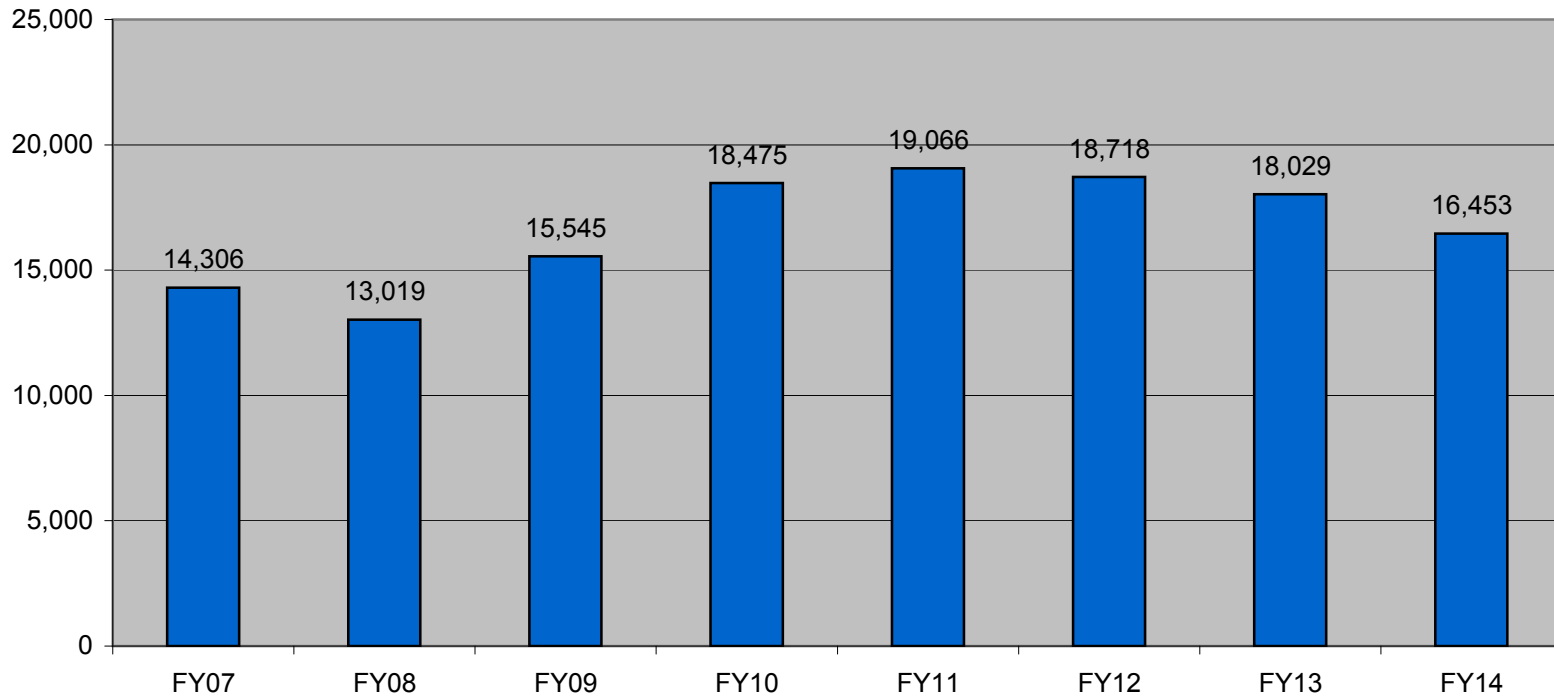

City of Albuquerque

Goal 1 - Human and Family Development

Cultural Services Department

Number of Visits per Staff Member at the Albuquerque / Bernalillo County Libraries

The above graph depicts the annual number of visitors at the ABC Libraries divided by the total FTE staffing. This measure will be updated annually.