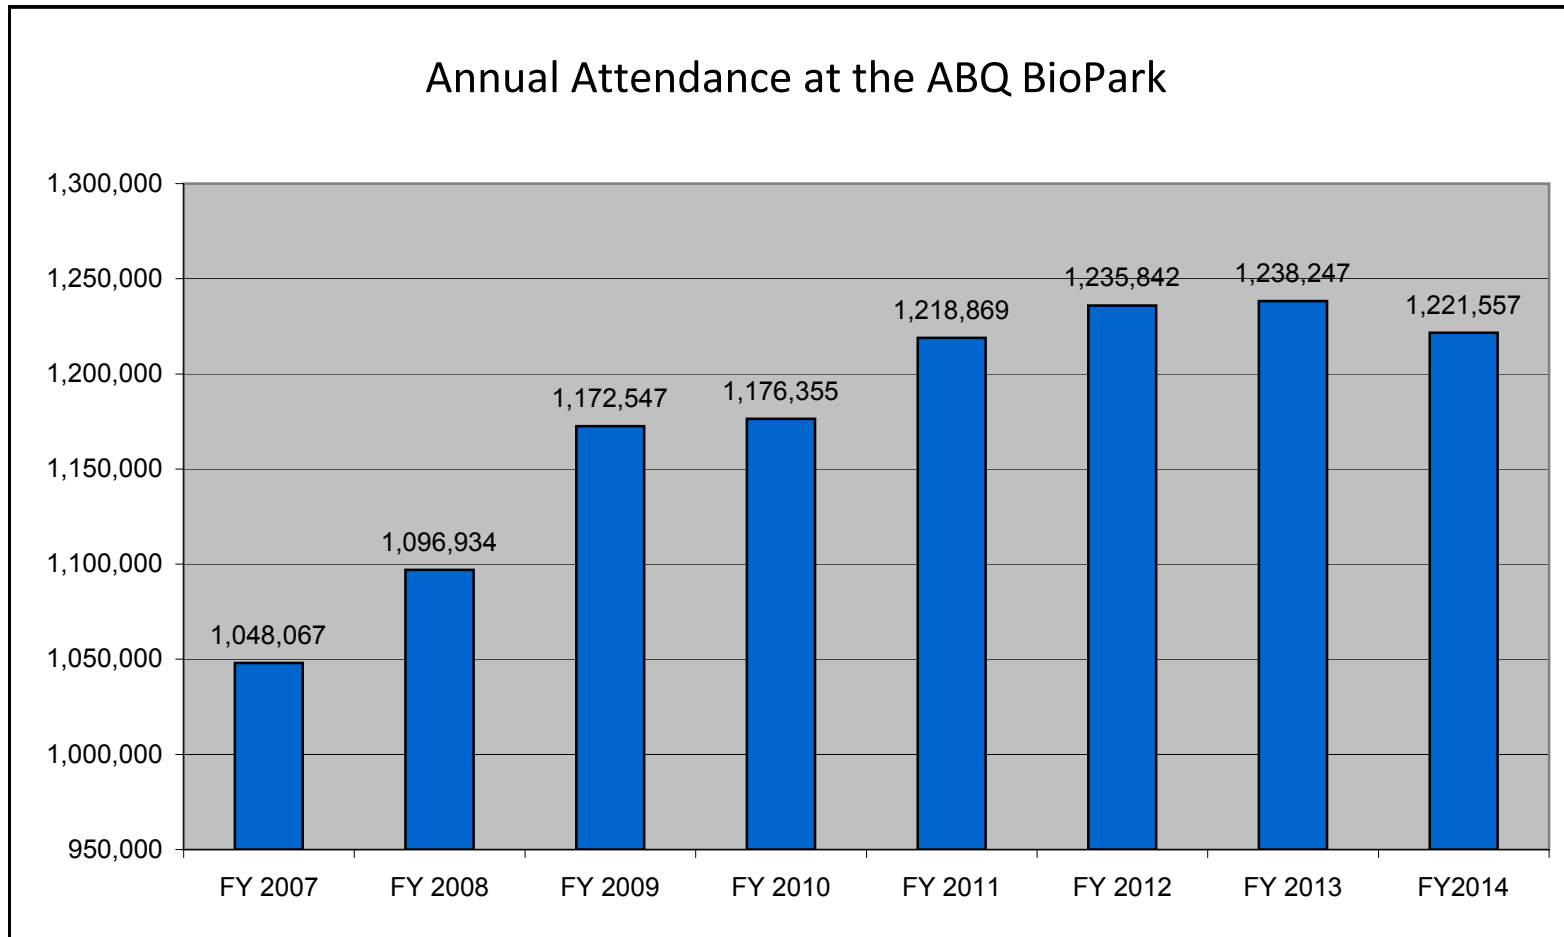

City of Albuquerque

Goal 7 - Community and Cultural Engagement

Cultural Services Department

The above graph depicts the annual attendance at the ABQ BioPark, the most-visited destination in New Mexico. This measure will be updated annually.