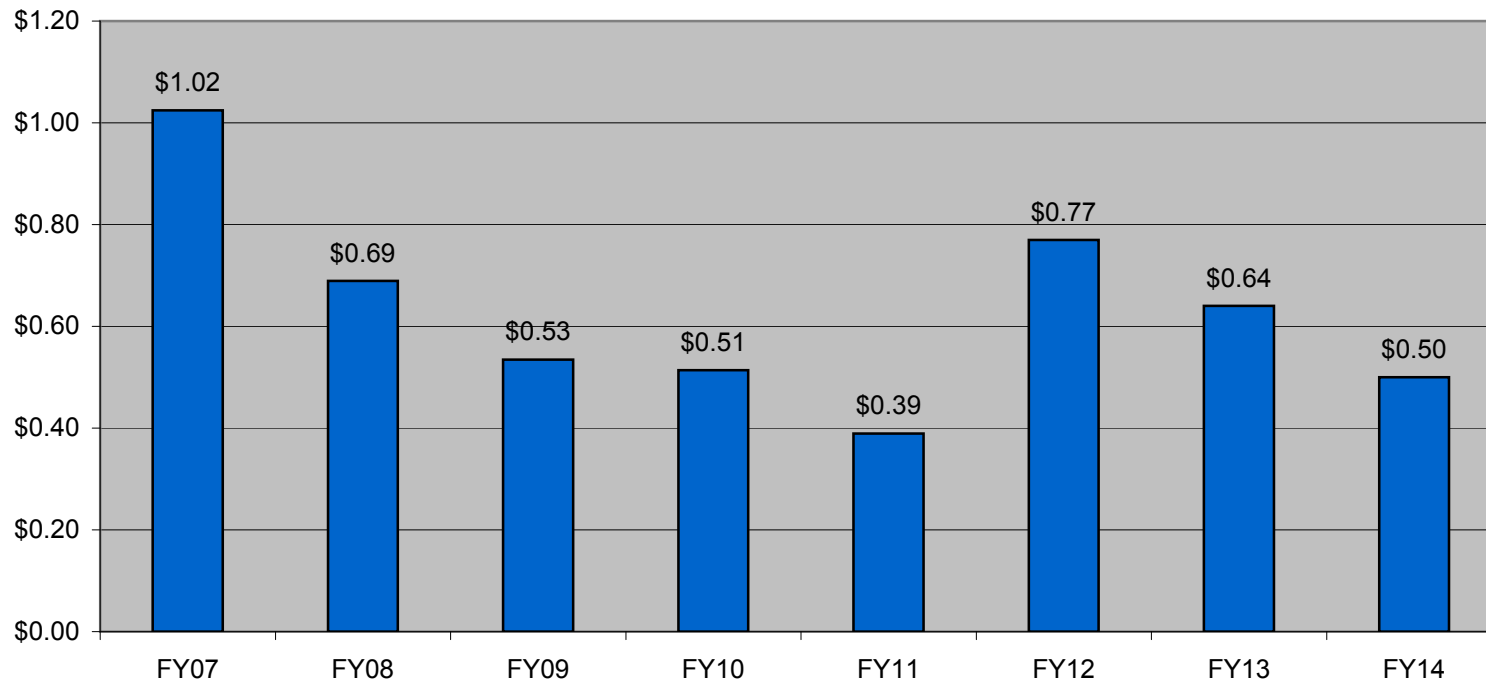

City of Albuquerque

Goal 7 - Community and Cultural Engagement

Cultural Services Department

Average Cost Per Educational Program Attendee at the Albuquerque Museum of Art & History

The cost per student is exceptionally low because the Albuquerque Museum Foundation subsidizes nearly the entire cost of operating the educational programs at the Albuquerque Museum of Art & History. This measure will be updated annually.