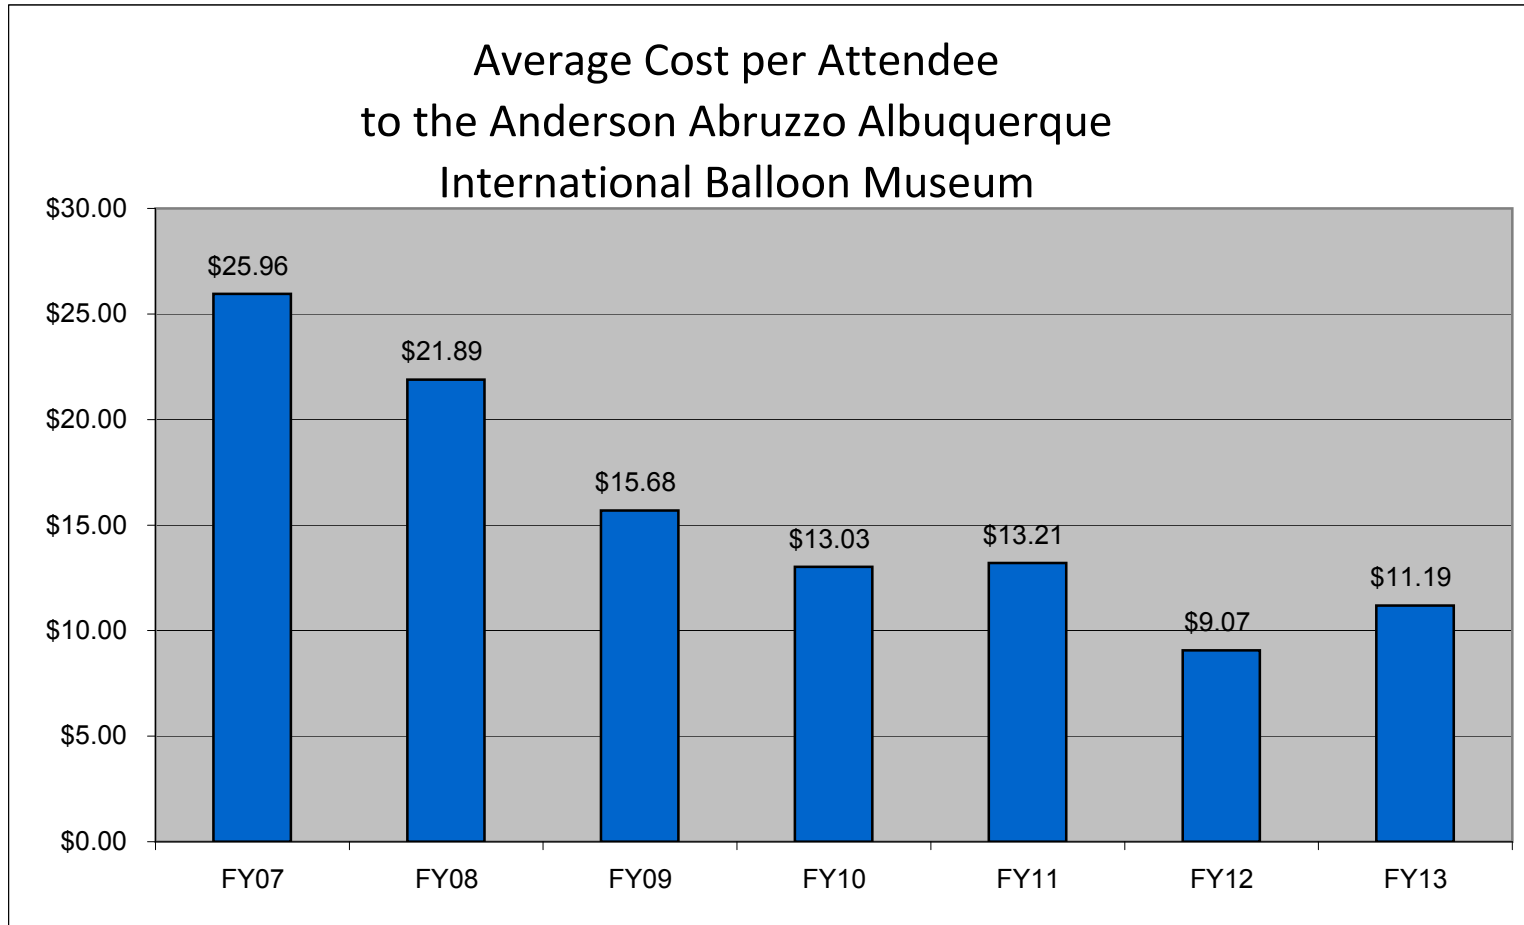

City of Albuquerque

Goal 7 - Community and Cultural Engagement

Cultural Services Department

The museum averages 68,553 visitors a year. In FY 2012, the museum welcomed a record number of visitors (98,906). This measure will be updated annually.